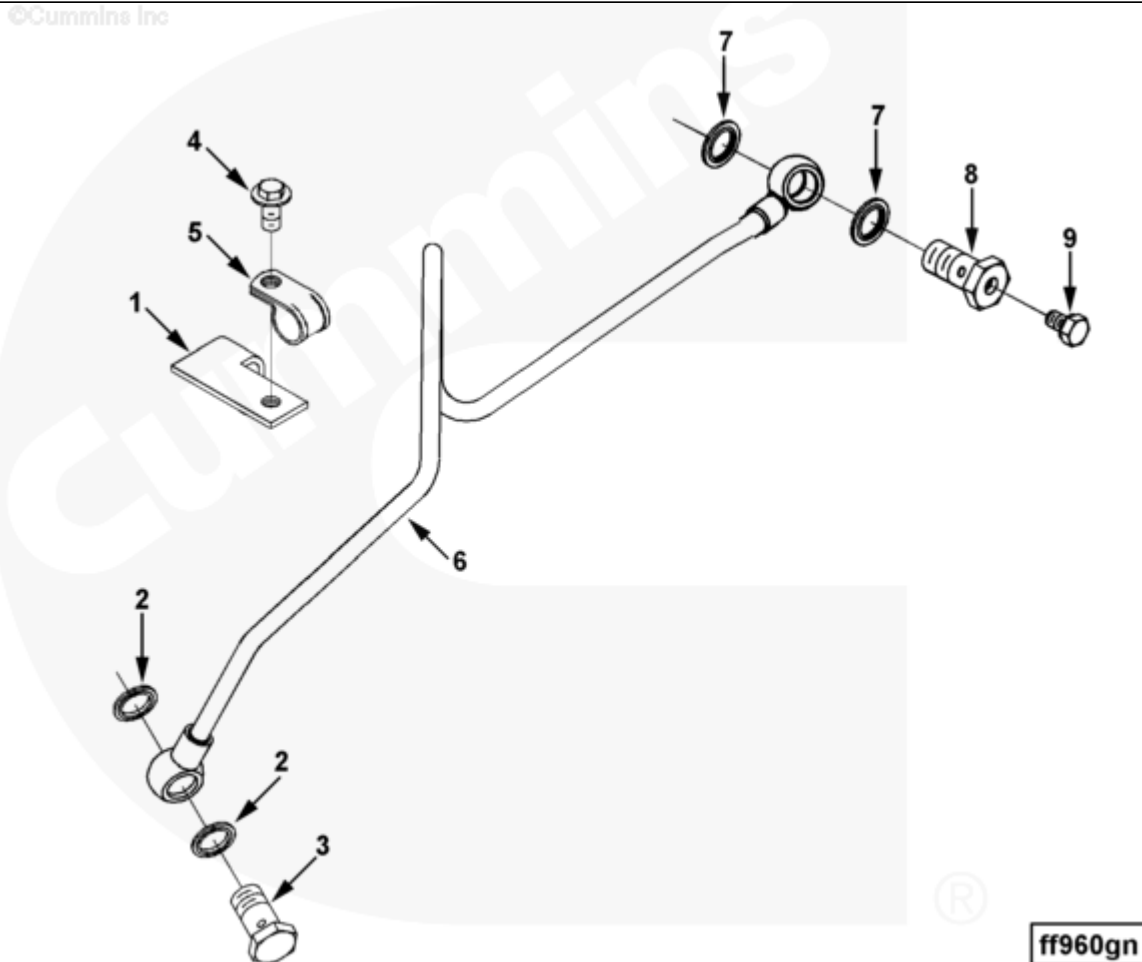

Parts Catalog - Option Detail

Electronic Parts Catalog - Option Detail				
Option	Group	Graphic	Film Card	Date
FF9798-07	06.04.1	ff960gn	Z	04-MAR-04
Engines	6C8.3, C GAS PLUS CM556, G8.3, G8.3 CM558, GTA8.3 CM558, ISC CM2150, ISC CM554, ISC CM850, ISC8.3 CM2250, ISC8.3 G CM2180 C101, ISL CM2150, ISL CM554, ISL CM850, ISL G CM2180, ISL8.9 CM2150 L110, ISL8.9 CM2880 L112, ISL9 CM2150 SN, ISL9 CM2250, ISL9 CM2350 L101, ISL9 CM2350 L111, ISLE4 CM850, L GAS PLUS CM556, L8.9, L8.9 L121, L8.9G CMOH2.0 L125B, L9 CM2350 L116B, L9 CM2350 L119B, L9 CM2350 L120C, L9 CM2350 L123B, L9.3 L105, L9.5 L117, L9N CM2380 L124B, QSC8.3 CM2250, QSC8.3 CM2880 C102, QSC8.3 CM554, QSC8.3 CM850(CM2850), QSL9 CM2250, QSL9 CM2250 L115, QSL9 CM2350 L102, QSL9 CM2350 L107, QSL9 CM2350 L118, QSL9 CM2350 L122, QSL9 CM554, QSL9 CM850(CM2850), QSL9 G CM558, QSL9 M CM2250 L106, QSL9.3 CM2880 L113			

					Engine Family: C Series
					Cylinders: 6
					Engine Design Phase: Current
					Product
					Pump Manufacturer/Model:
					- Bosch P3000;
					- Bosch P7100
					Governor Type: RSV
					Filter Location: Under Head
					Cylinder #5
					Banjo Screw to Filter Head:
					M6 Threaded Hole
					Intake Cover Flange Thickness
					(mm): 11
					Injection Pump Supply Line
					Material: Steel Tubing
					Compatible With and Without
					Grid Heater Installed
<input type="checkbox"/>	1	3282059	Clip	1	
<input type="checkbox"/>	2	3863988	Sealing Washer	2	M14
<input type="checkbox"/>	3	3924725	Banjo Connector Screw	1	M14 X 1.50 X 26.
<input type="checkbox"/>	4	3093923	Hexagon Flange Head Cap Screw	1	M8 x 1.25 x 14
<input type="checkbox"/>	5	3930375	Tube Brace	1	
<input type="checkbox"/>	6	3930766	Fuel Supply Tube	1	
<input type="checkbox"/>	7	3963983	Sealing Washer	2	M12.
<input type="checkbox"/>		3905860	Banjo Connector Screw	1	Order Components Individually
<input type="checkbox"/>	8	3911446	Banjo Connector Screw	1	M12 X 1.50 X 24.
<input type="checkbox"/>	9	3939570	Captive Washer Cap Screw	1	M6 X 1.00 X 10.